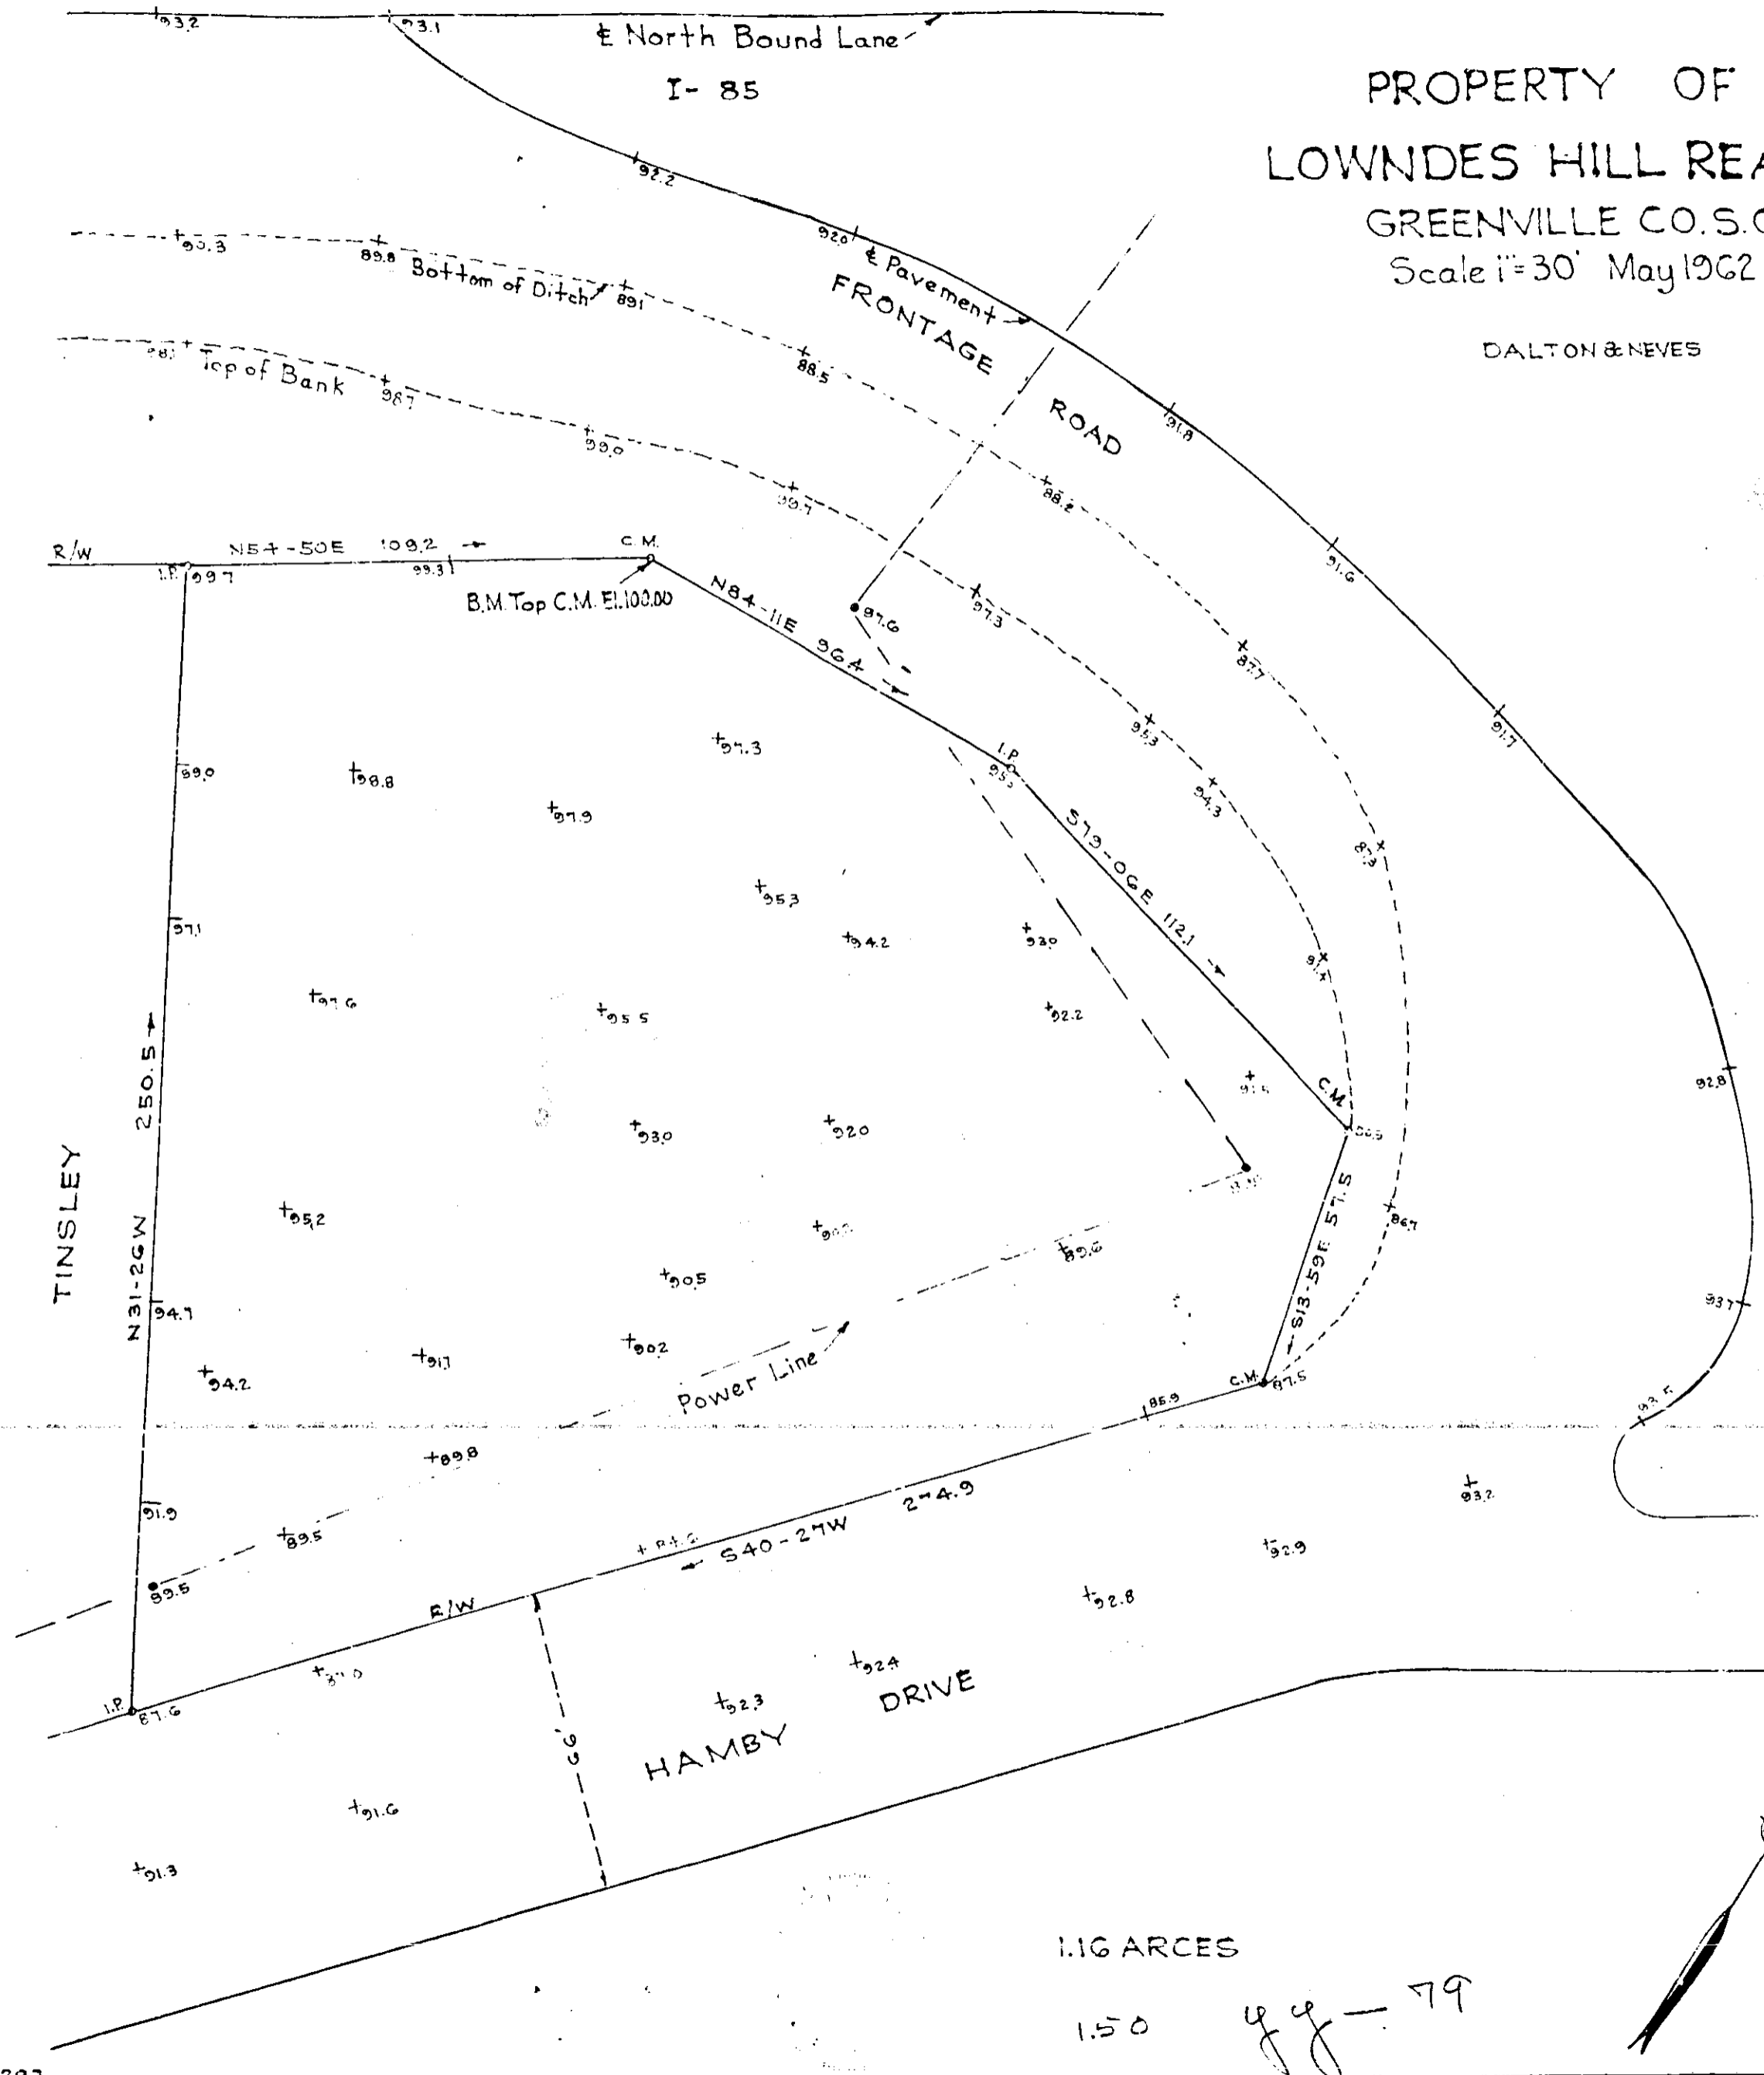

3153 AUG 3 1962

PROPERTY OF
LOWNDES HILL REALTY CO.
GREENVILLE CO.S.C.
Scale 1"=30' May 1962

DALTON & NEVES

GREENVILLE CO.S.C.
MAY 3 10 58 AM 1962
CELL. 1000/1000000
A.M.C.

3453
As per plat 3
as recorded in Plat of YY-Page 77A
C. J. Dalton & Neves
Registered Professional Surveyors Greenville County, S.C.